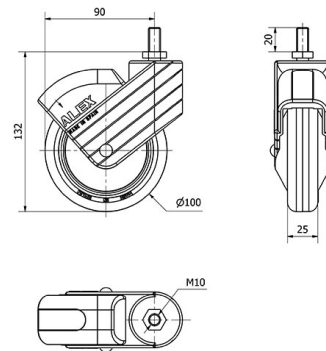

HP SERIES-Grey PGI 2-3325

EAN 8422202233253

Technical Data

Housing Type	Swivel
Fitting Type	Stem
Braking System	Without Brake
Material	Rubber
Bearing	Plain
Diameter (mm)	100
Width of tyre (mm)	25
Width x height of stem	10x20
Offset (mm)	90
Overall height (mm)	132
Load	40
Unit Weight of the wheel (kg)	0.3
Volume (cm ³)	790

CAD

To visualize the image with higher resolution and more technical details, please access to the CAD section

Brackets

Made of reinforced polyamide Casing with flushed recess for the rounded ergonomic brake Manufactured to European Standard EN 12528

Similar products

2-3323

2-3324

2-3326

Wheel

Grey rubber tyre on polypropylene centre
Temperature range: -20° ÷ +60°