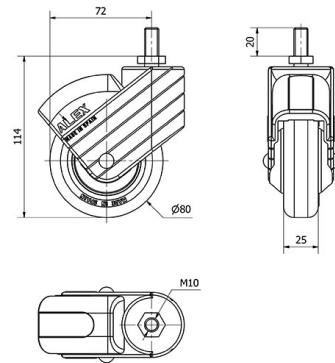

HP SERIES-Grey PGI 2-3321

EAN 8422202233215

Technical Data

Housing Type	Swivel
Fitting Type	Stem
Braking System	Without Brake
Material	Rubber
Bearing	Plain
Diameter (mm)	80
Width of tyre (mm)	25
Width x height of stem	10x20
Offset (mm)	72
Overall height (mm)	114
Load	40
Unit Weight of the wheel (kg)	0.2
Volume (cm ³)	586

CAD

To visualize the image with higher resolution and more technical details, please access to the CAD section

Brackets

Made of reinforced polyamide Casing with flushed recess for the rounded ergonomic brake Manufactured to European Standard EN 12528

Similar products

2-3319

2-3320

2-3322

Wheel

Grey rubber tyre on polypropylene centre
Temperature range: -20° ÷ +60°